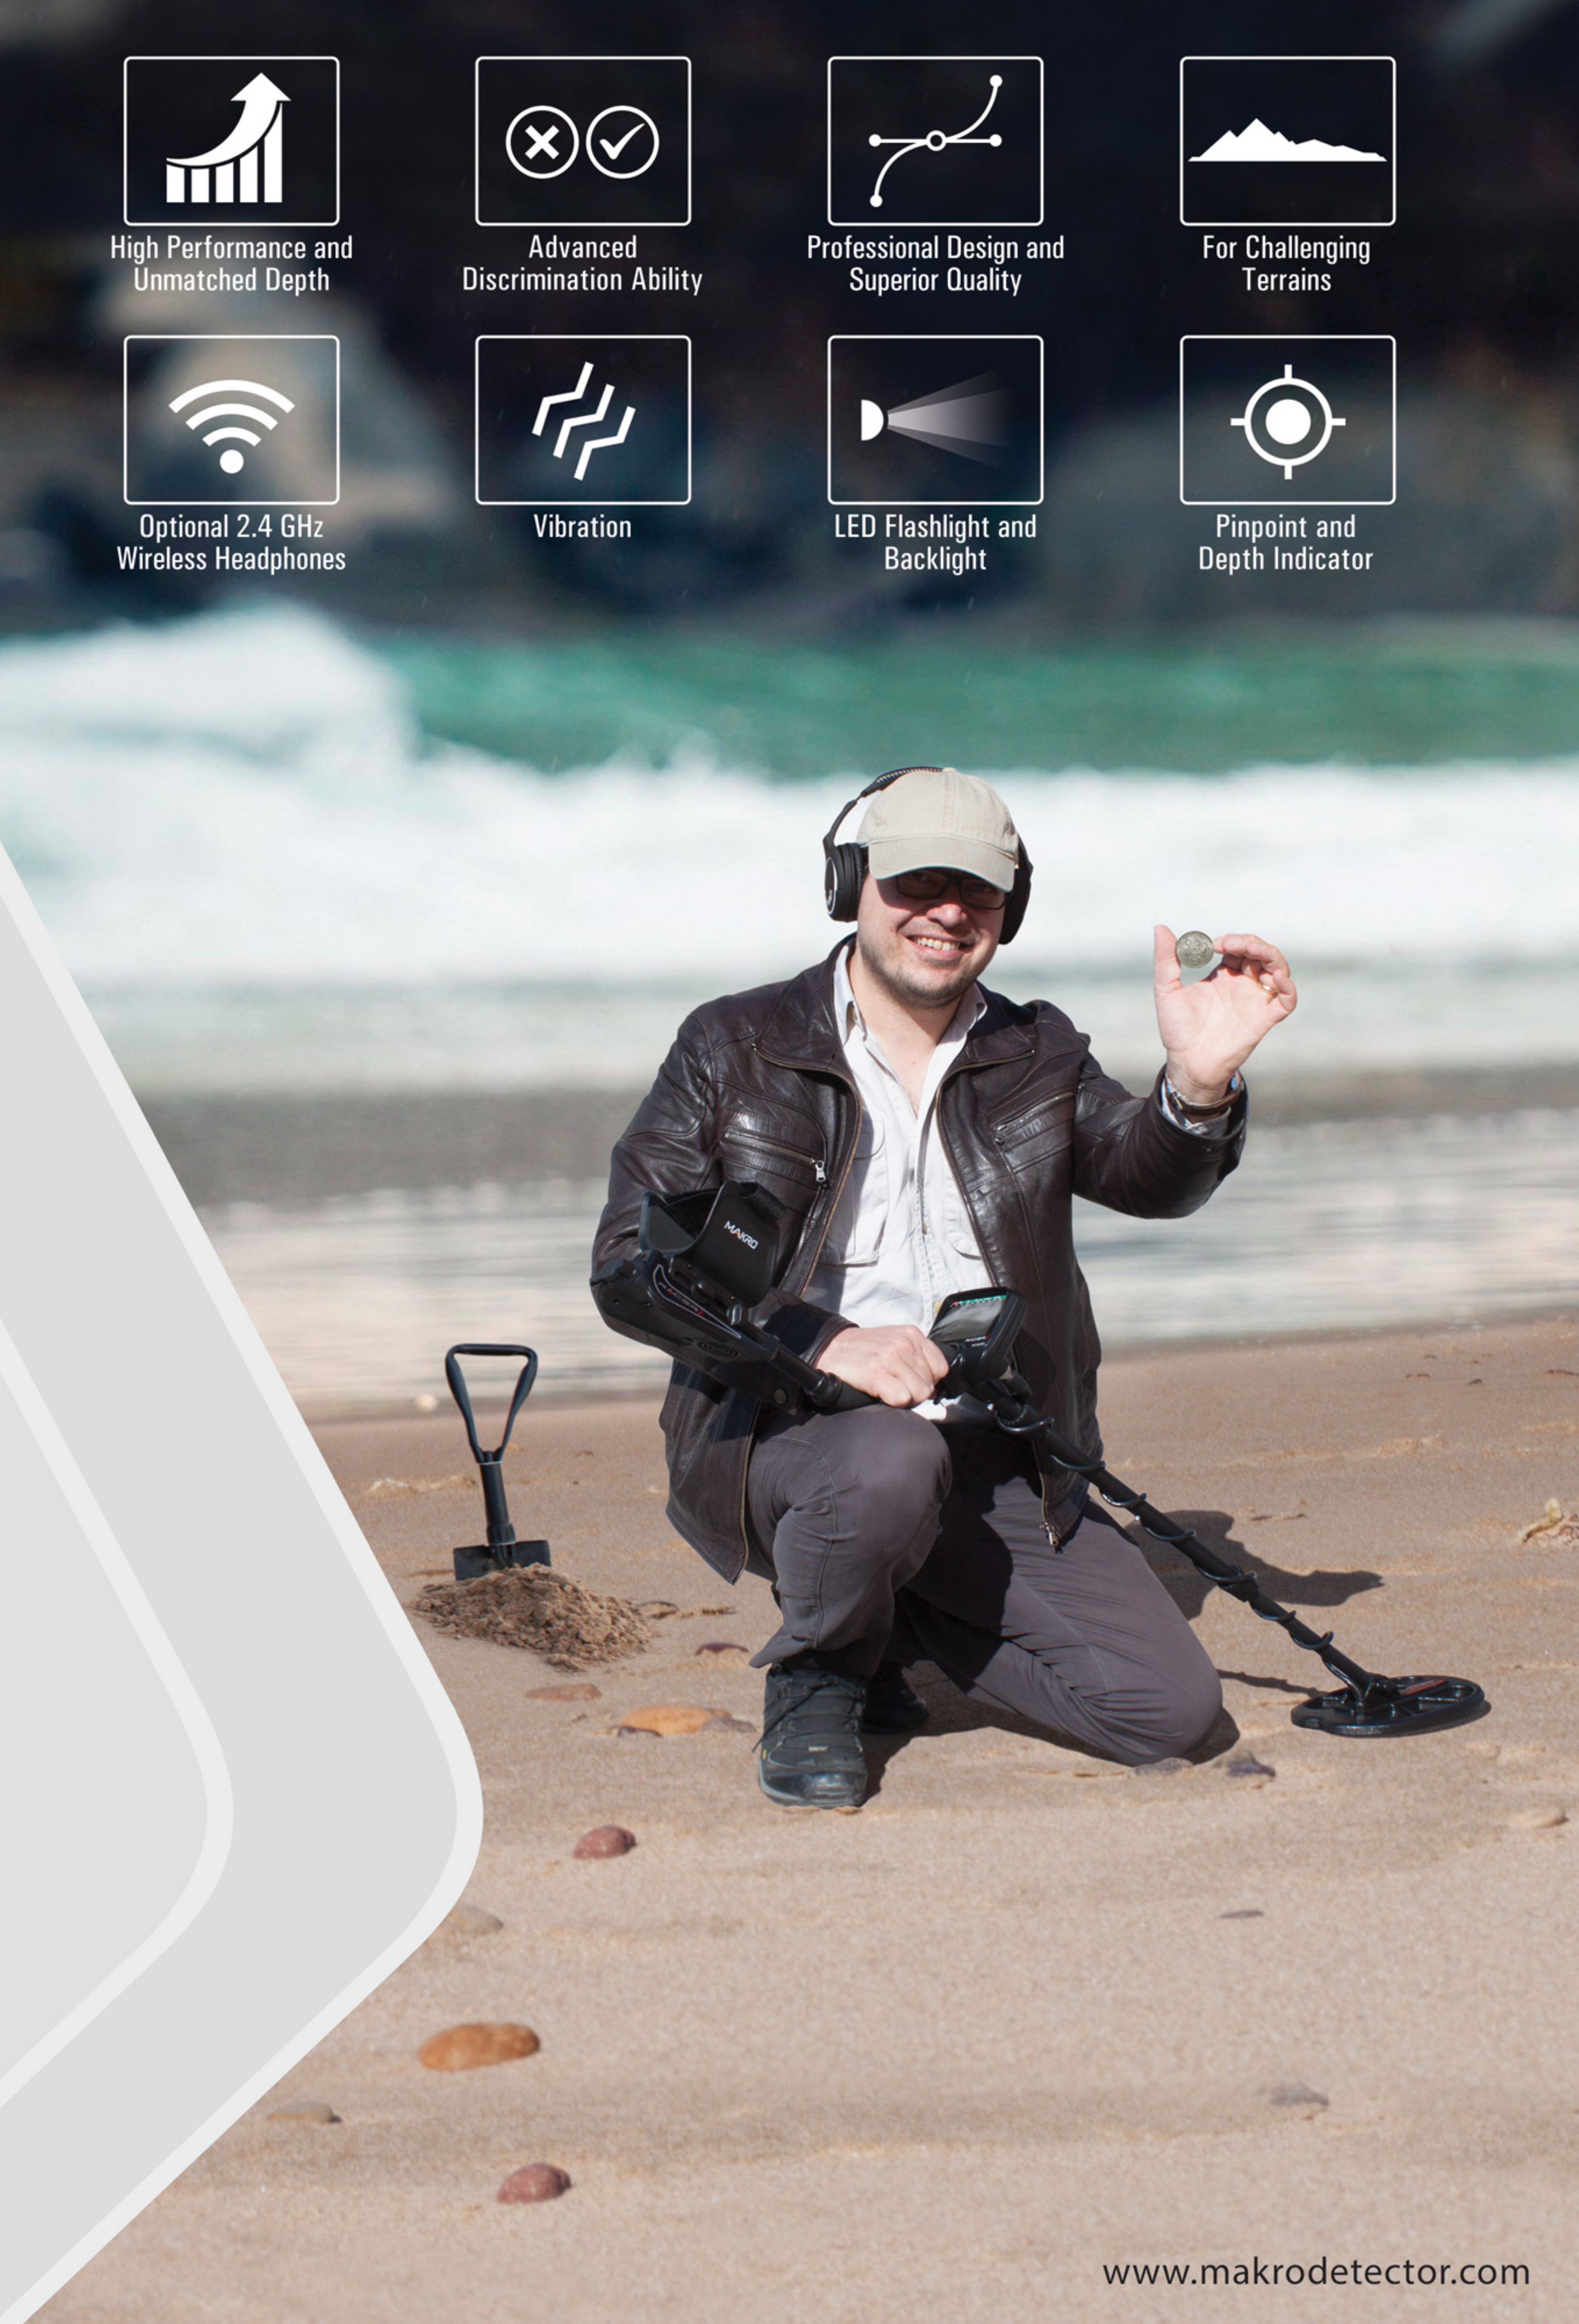

Easy to use single menu design

Gain
Adjusts the depth of the device.

Notch Filter
Discriminates single or multiple Target IDs of unwanted metals.

Iron Audio
Turns off or adjusts the volume of the low iron tone.

Tone Break
Adjusts the break points of the target response tones on the Target ID range.

Threshold and iSAT
Intelligent self-adjusting threshold control allows for a smooth and noise-free threshold sound in challenging terrains by avoiding disruption of the threshold in the all metal mode caused by high mineralization.

Audio Tone
Changes the frequency of target and threshold tones (100 Hz-700 Hz).

5 Search Modes
ALL METAL - TWO TONE - THREE TONE - BEACH - DEEP

Ground Balance with 3 Options:
Automatic, Manual, Tracking

Digital Target ID and ID Filtering

Magnetic Mineralization Indicator
Shows mineralization intensity of the ground

Long Battery Life

Extra Features at the Push of a Button:
Frequency Shift, LED Flashlight

FD / Save
Easily saves your settings or restores factory defaults.

High Performance and Unmatched Depth

Advanced Discrimination Ability

Professional Design and Superior Quality

For Challenging Terrains

Optional 2.4 GHz Wireless Headphones

Vibration

LED Flashlight and Backlight

Pinpoint and Depth Indicator